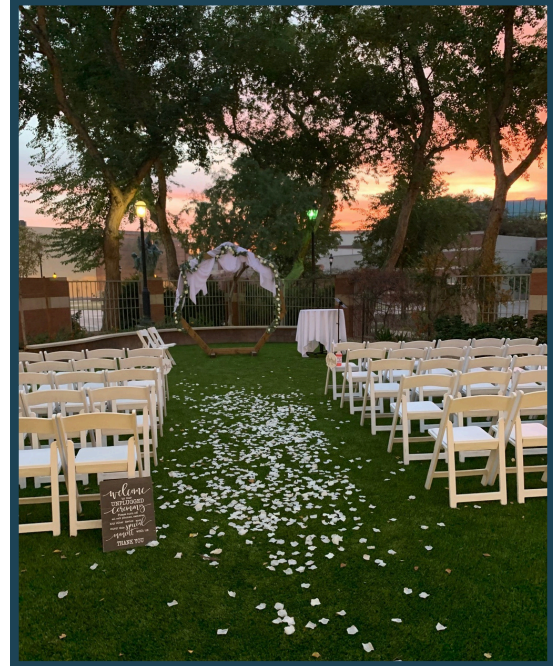

LOCATION	WITH DANCE FLOOR	WITHOUT DANCE FLOOR
Crowne Ballroom (Up to 550 / 600 Guests)	\$4700.00	\$4100.00
Crowne-Garnet-Emerald-Sapphire (Up to 450 / 500 Guests)	\$3950.00	\$3350.00
Crowne-Topaz-Onyx (Up to 350 / 400 Guests)	\$3600.00	\$3000.00
Garnet-Emerald-Sapphire (Up to 200 / 300 Guests)	\$2800.00	\$2200.00
Fountain Terrace (Up to 300 Guests)		\$2125.00
Garden Courtyard (Up to 100 Guests)		\$1275.00

FOUNTAIN TERRACE (Up to 300 Guests)	\$2,200.00
GARDEN COURTYARD (Up to 100 Guests)	\$1,500.00
CROWNE ROOM (Up to 250 Guests)	\$1,825.00

COMBINED OUTDOOR CEREMONY & RECEPTION

- (10) Hour Space Rental
- Tables and White Wood Chairs
- Guestbook Table
- DJ Table with Electrical
- (4) LED Color Up Lighting
- (2) Private Dressing Rooms
- Complementary Rehearsal
- Customized Floorplan
- Choice of Approved Caterer
- Free Guest Parking